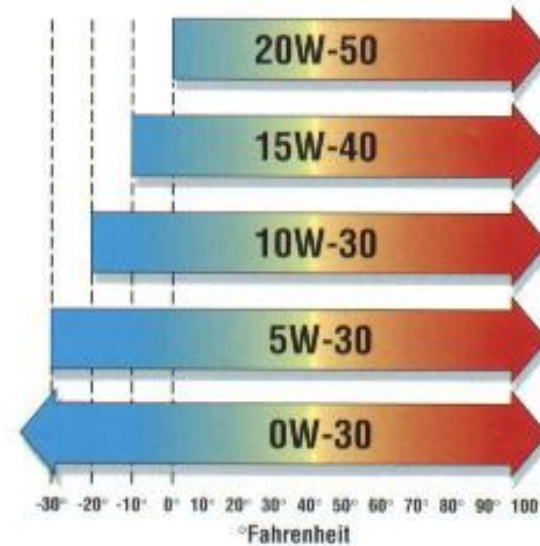

ENGINE	OIL TYPE	INTERVAL	FUEL	GRADE/VISCOCITY SPECIFICATIONS
--------	----------	----------	------	--------------------------------

LOMBARDINI	15W40	250 HR	#2 DIESEL
KOHLER	SAE10W30	100 HRS	87 OCTANE (Gas)
ONAN	SAE 30	50 HRS	87 OCTANE (Gas)
KUBOTA	10W30	150 HRS	#2 DIESEL
NISSAN	SAE 10W30	200 HRS	87 OCTANE (Gas)
CATERPILLAR	15W40		#2 DIESEL
26, 34, 51HP		250 HRS	
62HP		400 HRS	
YANMAR	10W30	250 HRS	#2 DIESEL

SAE Viscosity Grade and Outdoor Temperature

STARBURST MUST BE PRESENT ON CONTAINER