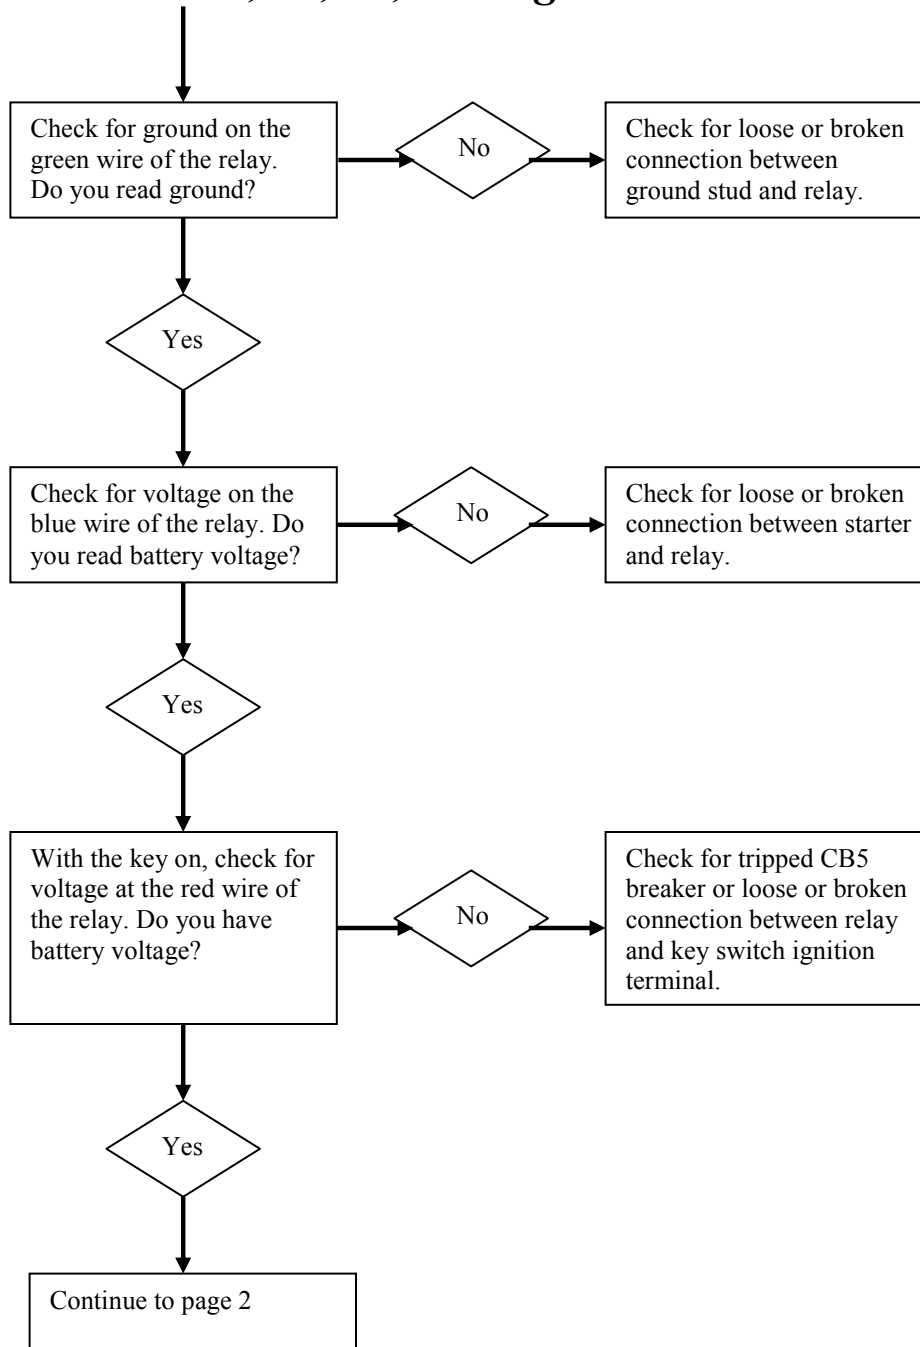

Glow Plug Troubleshooting

D30, 33, 40, 42 Engines

Glow Plug Troubleshooting

D30, 33, 40, 42 Engines

Glow Plug Troubleshooting

D30, 33, 40, 42 Engines

Glow plug light does not come on. All other glow plug functions normal

Glow Plug Troubleshooting

D30, 33, 40, 42 Engines

Glow plug light does not go off when engine started. All other glow plug functions normal.