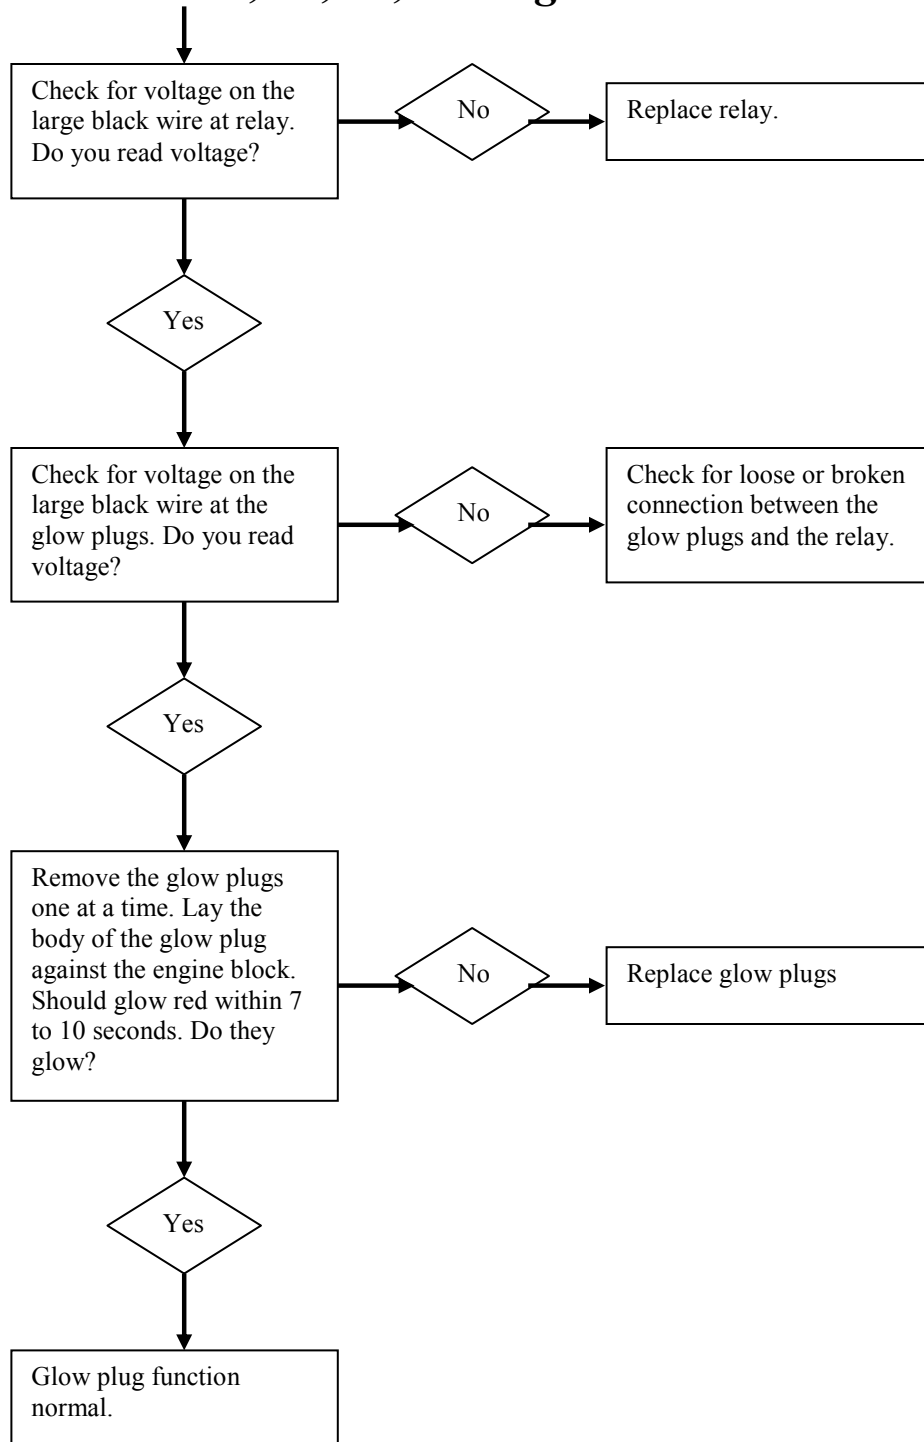

Glow Plug Troubleshooting

D30, 33, 40, 42 Engines

Glow Plug Troubleshooting

D30, 33, 40, 42 Engines

Glow Plug Troubleshooting

D30, 33, 40, 42 Engines

Glow plug light does not come on. All other glow plug functions normal

Glow Plug Troubleshooting

D30, 33, 40, 42 Engines

Glow plug light does not go off when engine started. All other glow plug functions normal.