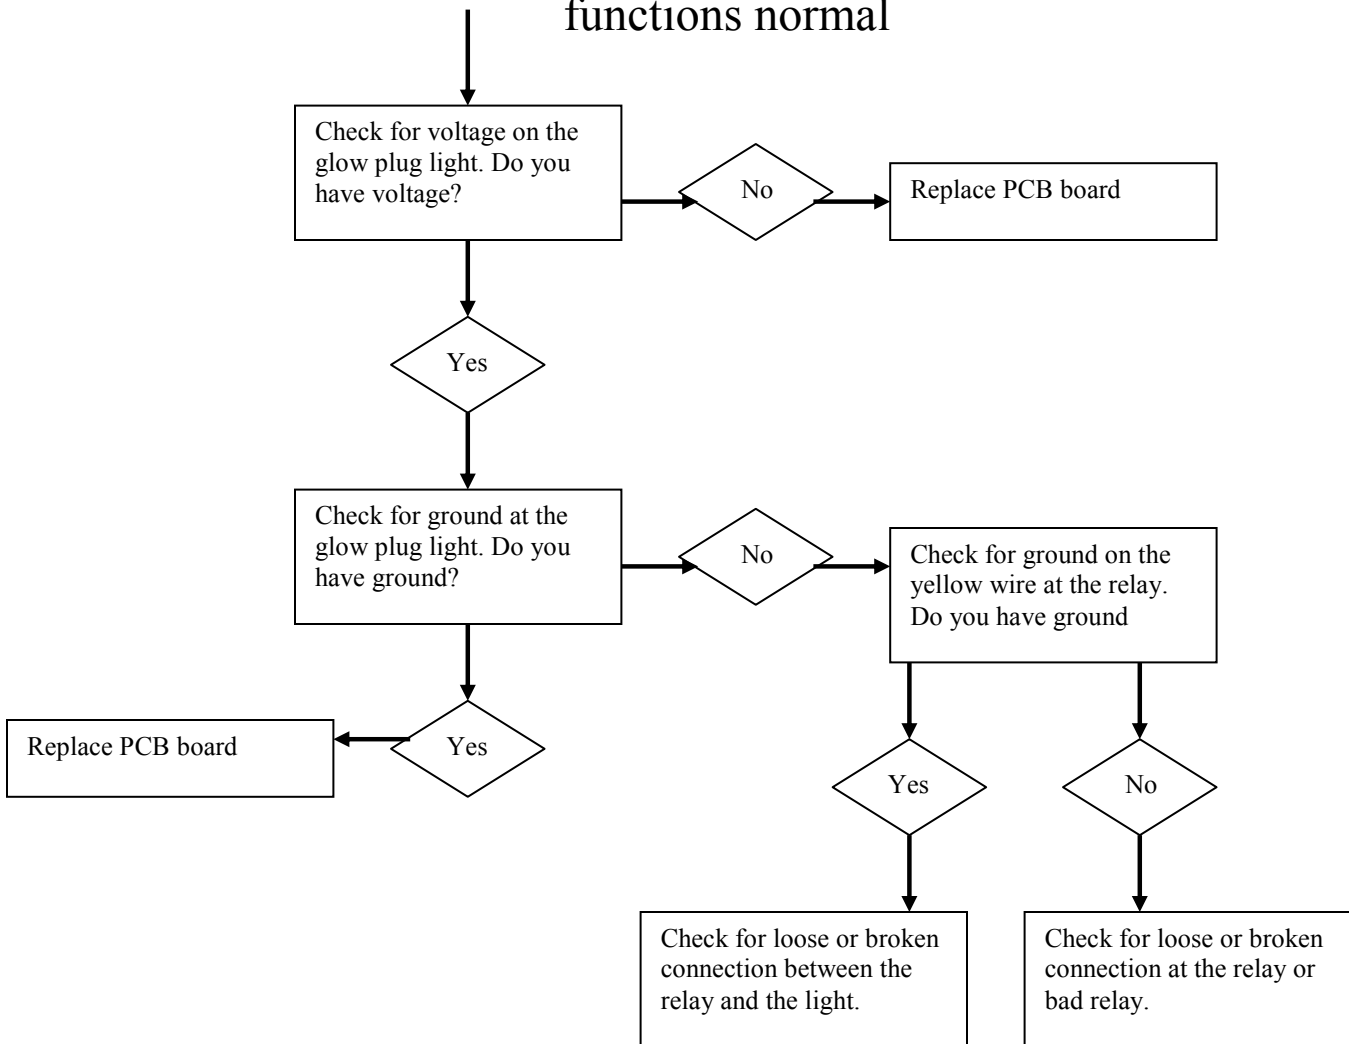

Glow Plug Troubleshooting

D30, 33, 40, 42 Engines

Glow Plug Troubleshooting

D30, 33, 40, 42 Engines

Glow Plug Troubleshooting

D30, 33, 40, 42 Engines

Glow plug light does not come on. All other glow plug functions normal

Glow Plug Troubleshooting

D30, 33, 40, 42 Engines

Glow plug light does not go off when engine started. All other glow plug functions normal.